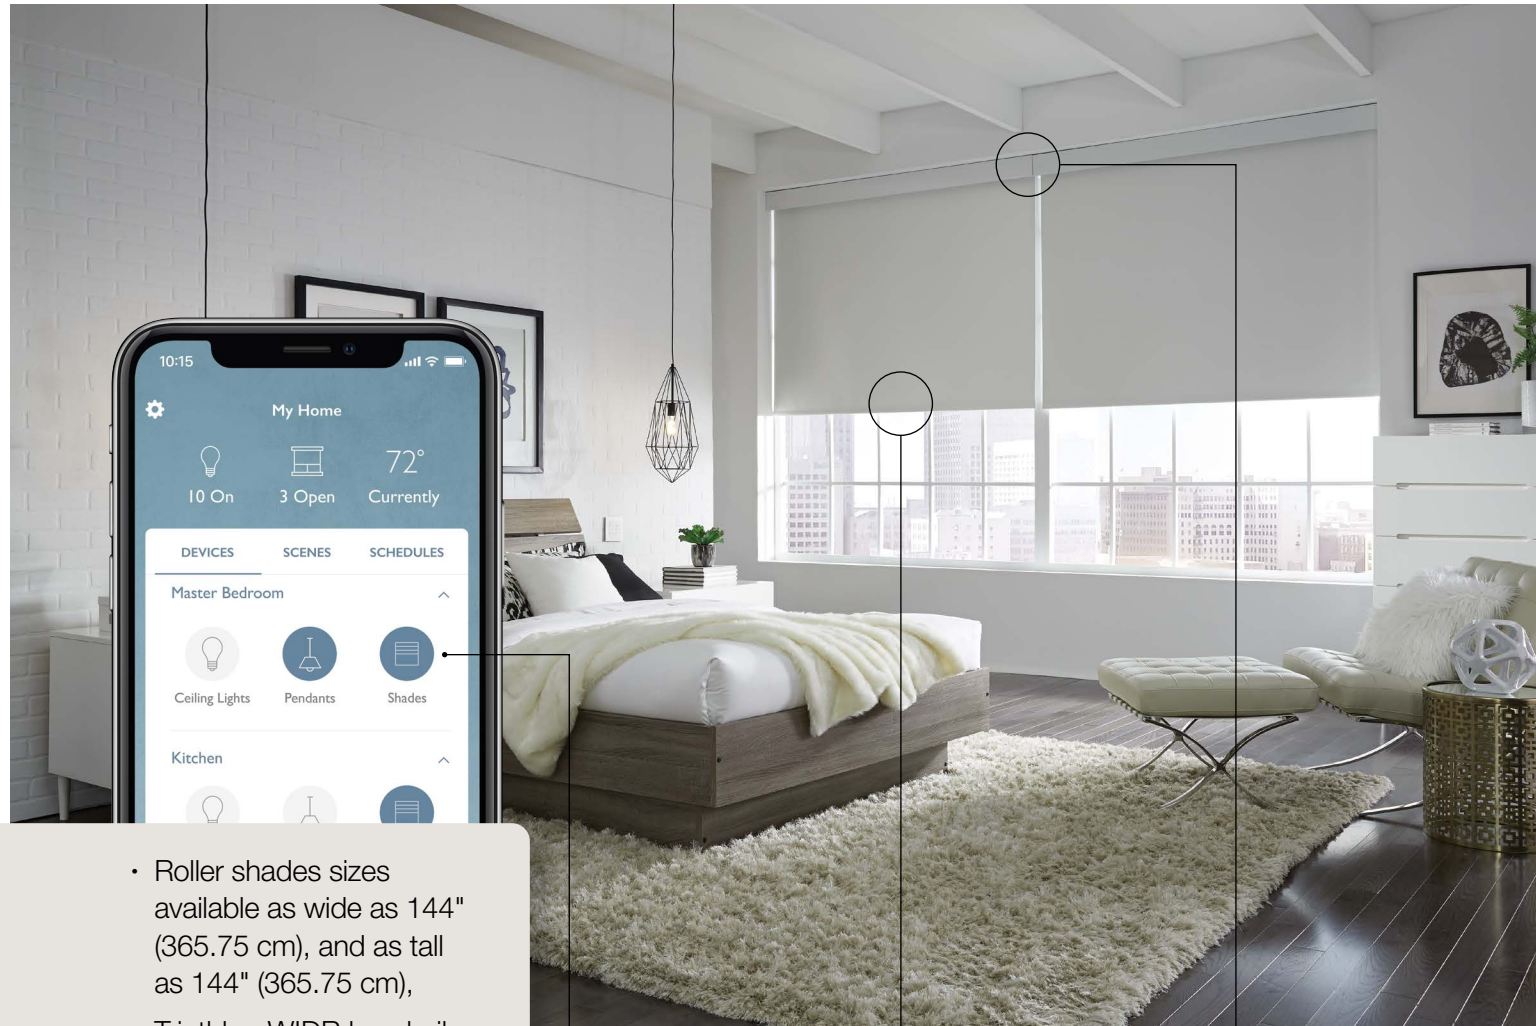

Sivoia QS Triathlon roller shades

Functionality meets aesthetics

- Roller shades sizes available as wide as 144" (365.75 cm), and as tall as 144" (365.75 cm),
- Triathlon WIDR headrail accommodates large-sized shades (shades greater than 8' wide)
- Power with store-bought D-cell batteries or plug in to a nearby outlet
- Battery Boost is available to extend battery life up to 80% or up to 6 years

Control your shades with the **Lutron App**, a Pico smart remote, keypad, or a voice assistant

Choose from a variety of hembar styles. Here, our designer hembar offers a clean aesthetic

Choose the top treatment option that meets your style needs

Fabric options

Shades are available in a wide variety of fabric colors and textures. Choose from sheer, translucent, and blackout fabrics.

Sheer

- Open weaves preserve views to outside and filter sunlight
- Ideal for rooms where you don't need complete privacy

Translucent

- Tighter weaves transform harsh daylight into a soft, filtered glow
- Provides increased privacy for spaces like bathrooms

Blackout

- Opaque fabrics block light from entering the space
- Ideal for bedrooms and media rooms for complete privacy

Top treatment options

Sivoia QS Triathlon shades are available with three different top treatment options to tailor the solution for any space. Each option is available in standard or WIDR to ensure a consistent aesthetic.

Innovative headrail design

Innovative headrail simply tips forward to reveal the battery tray — without taking the shade down.