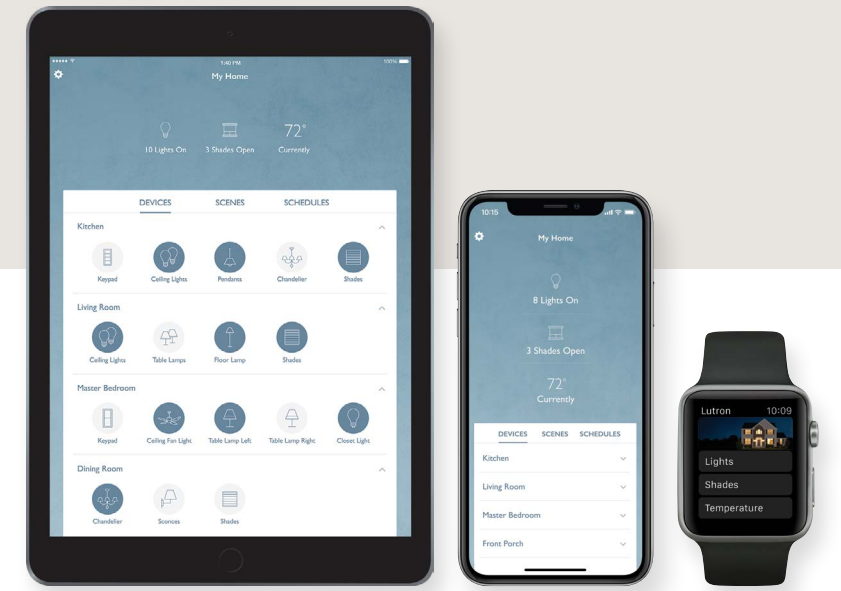

#### Keypads and single-room scene controls

You can control system-integrated shades from wall-mounted or tabletop keypads or controls.

With one button press, you can dim your lights, adjust the temperature and turn on/off standby power to small appliances, creating an environment that's both comfortable and energy-efficient.

#### Timeclocks

A timeclock works in conjunction with a home-control system to automatically raise or lower your shades based on programmed times.

\* Smart Bridge PRO required for Caséta integration.

### Mobile devices

If you have a Lutron home system, you can control your shades from your mobile device with a Lutron app — as well as lights, temperature, music, and standby power to small appliances — even when you're away from home.